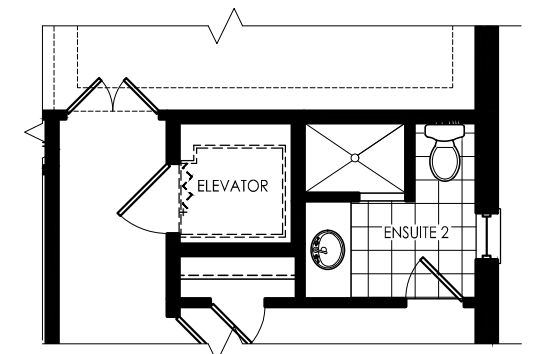

41' LOT
AVERY Elevation A | 3,125 sq.ft.

 **AKRIDGE**
MEADOWS

AVERY

Elev. A | 3,125 sq.ft.
Includes 68 sq.ft. of finished basement area.

PARTIAL MAIN LEVEL
FOR OPT. ELEVATOR

PARTIAL UPPER LEVEL
FOR OPT. ELEVATOR

LOWER LEVEL

UPPER LEVEL

MAIN LEVEL

Orientation of home may be reversed and purchaser agrees to accept the same. Steps and porches may vary at any exterior entrance ways due to grading variance. Actual usable floor space may vary from the stated floor area. All renderings are artist's concept. All exterior railings are black in colour where applicable. Dimensions, specifications and architectural detailing subject to minor modifications. E. & O.E. Copyright March 2021.