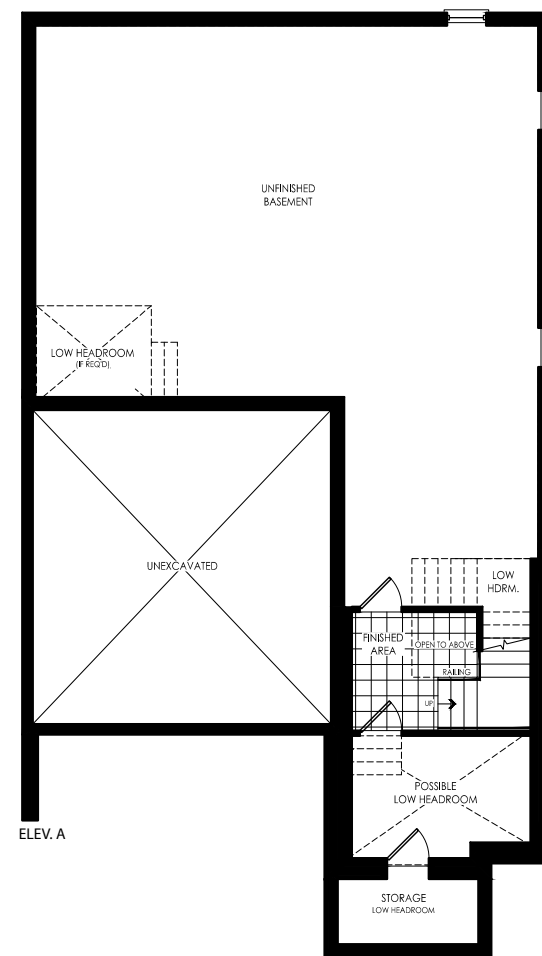

41' LOT
AVERY Elevation A | 3,125 sq.ft.

 **AKRIDGE**
MEADOWS

AVERY

Elev. A | 3,125 sq.ft.
Includes 68 sq.ft. of finished basement area.

PARTIAL MAIN LEVEL
FOR OPT. ELEVATOR

PARTIAL UPPER LEVEL
FOR OPT. ELEVATOR

LOWER LEVEL

UPPER LEVEL

MAIN LEVEL

Orientation of home may be reversed and purchaser agrees to accept the same. Steps and porches may vary at any exterior entrance ways due to grading variance. Actual usable floor space may vary from the stated floor area. All renderings are artist's concept. All exterior railings are black in colour where applicable. Dimensions, specifications and architectural detailing subject to minor modifications. E. & O.E. Copyright March 2021.