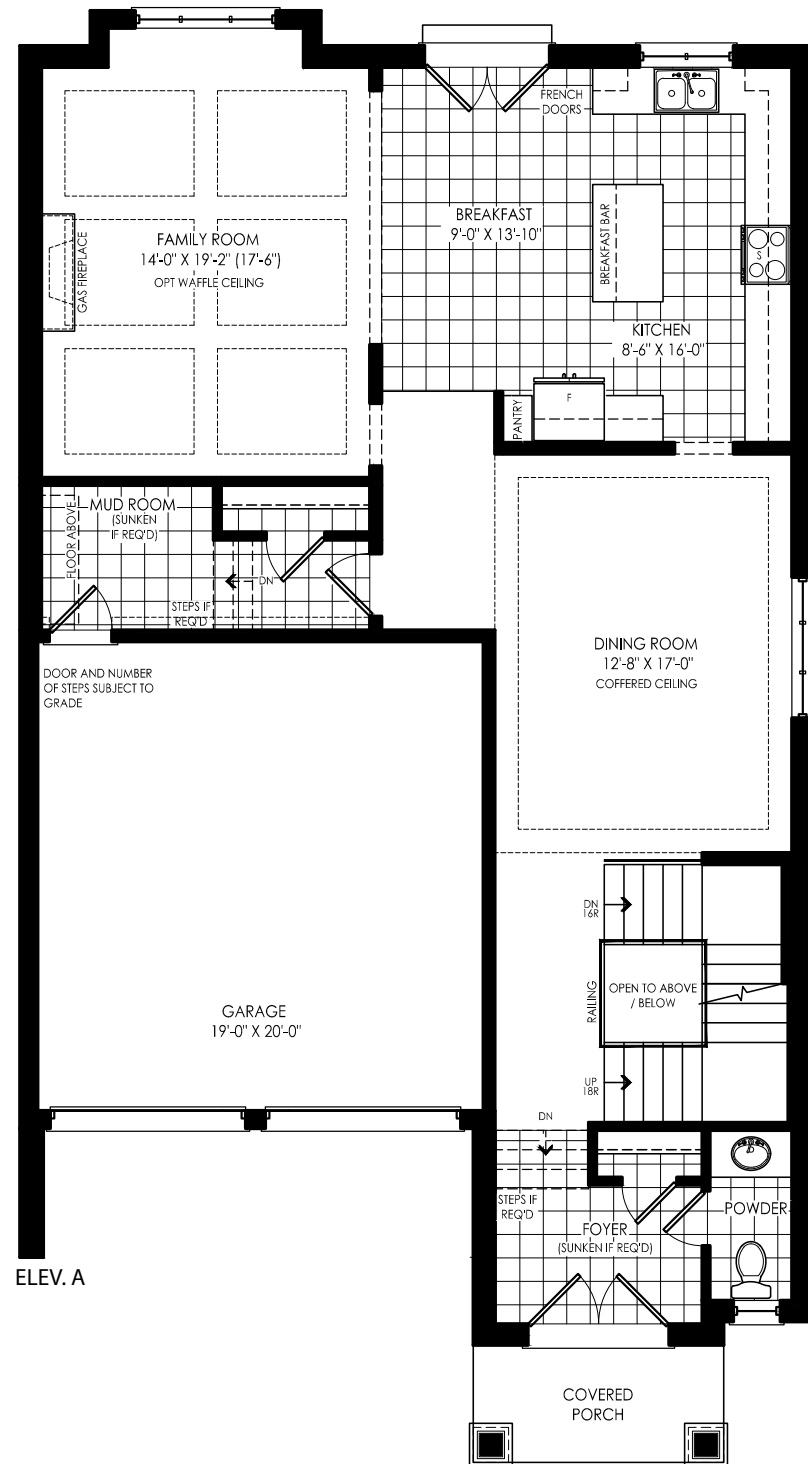

41' LOT
AVERY Elevation A | 3,125 sq.ft.

 **AKRIDGE**
MEADOWS

AVERY

Elev. A | 3,125 sq.ft.
Includes 68 sq.ft. of finished basement area.

PARTIAL MAIN LEVEL
FOR OPT. ELEVATOR

PARTIAL UPPER LEVEL
FOR OPT. ELEVATOR

LOWER LEVEL

UPPER LEVEL

MAIN LEVEL

Orientation of home may be reversed and purchaser agrees to accept the same. Steps and porches may vary at any exterior entrance ways due to grading variance. Actual usable floor space may vary from the stated floor area. All renderings are artist's concept. All exterior railings are black in colour where applicable. Dimensions, specifications and architectural detailing subject to minor modifications. E. & O.E. Copyright March 2021.