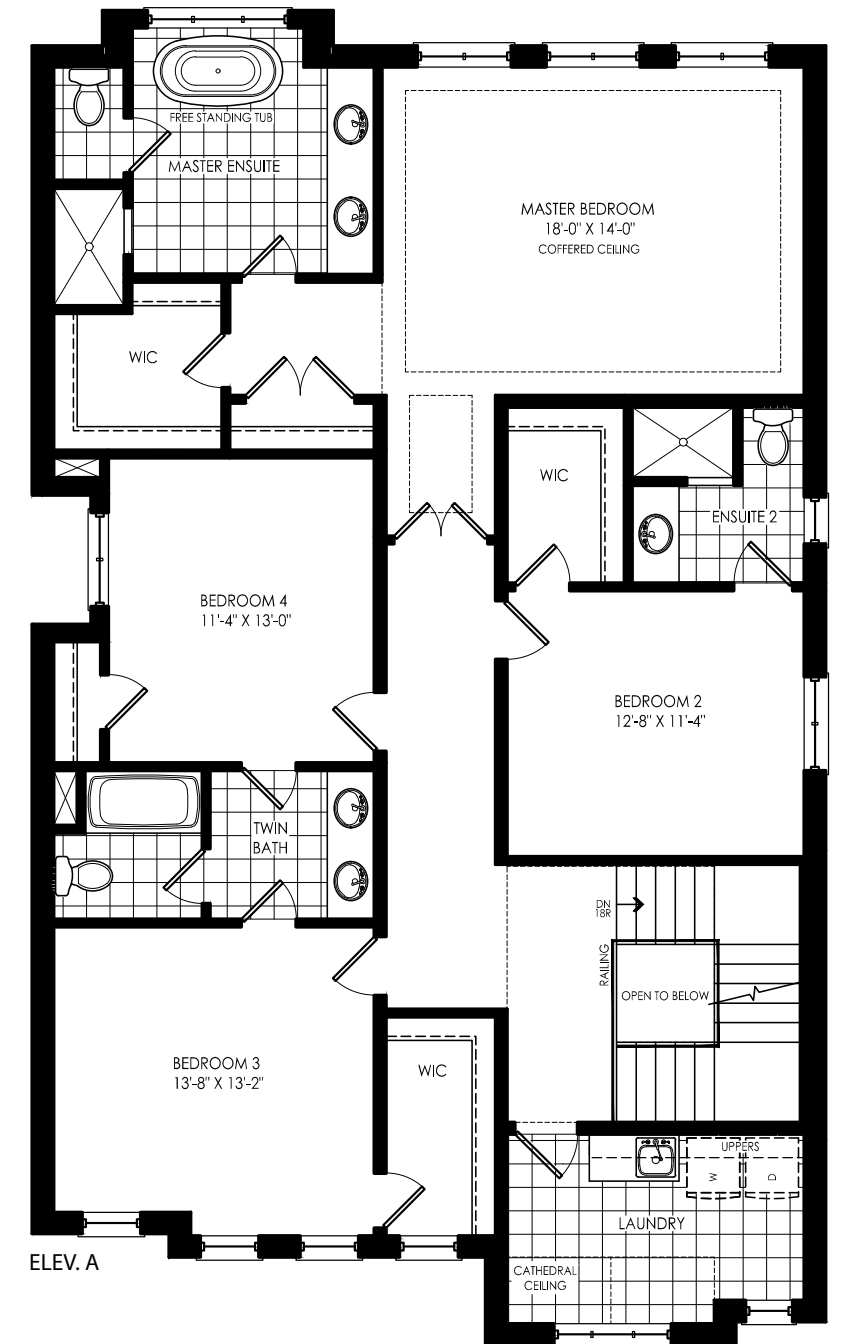

41' LOT
AVERY Elevation A | 3,125 sq.ft.

 **AKRIDGE**
MEADOWS

AVERY

Elev. A | 3,125 sq.ft.
Includes 68 sq.ft. of finished basement area.

PARTIAL MAIN LEVEL
FOR OPT. ELEVATOR

PARTIAL UPPER LEVEL
FOR OPT. ELEVATOR

LOWER LEVEL

UPPER LEVEL

MAIN LEVEL

Orientation of home may be reversed and purchaser agrees to accept the same. Steps and porches may vary at any exterior entrance ways due to grading variance. Actual usable floor space may vary from the stated floor area. All renderings are artist's concept. All exterior railings are black in colour where applicable. Dimensions, specifications and architectural detailing subject to minor modifications. E. & O.E. Copyright March 2021.