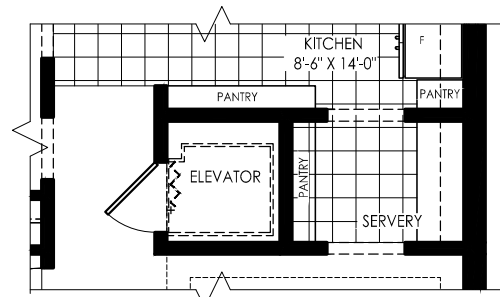

41' LOT
AVERY Elevation A | 3,125 sq.ft.

 **AKRIDGE**
MEADOWS

AVERY

Elev. A | 3,125 sq.ft.
Includes 68 sq.ft. of finished basement area.

PARTIAL MAIN LEVEL
FOR OPT. ELEVATOR

PARTIAL UPPER LEVEL
FOR OPT. ELEVATOR

LOWER LEVEL

UPPER LEVEL

MAIN LEVEL

Orientation of home may be reversed and purchaser agrees to accept the same. Steps and porches may vary at any exterior entrance ways due to grading variance. Actual usable floor space may vary from the stated floor area. All renderings are artist's concept. All exterior railings are black in colour where applicable. Dimensions, specifications and architectural detailing subject to minor modifications. E. & O.E. Copyright March 2021.