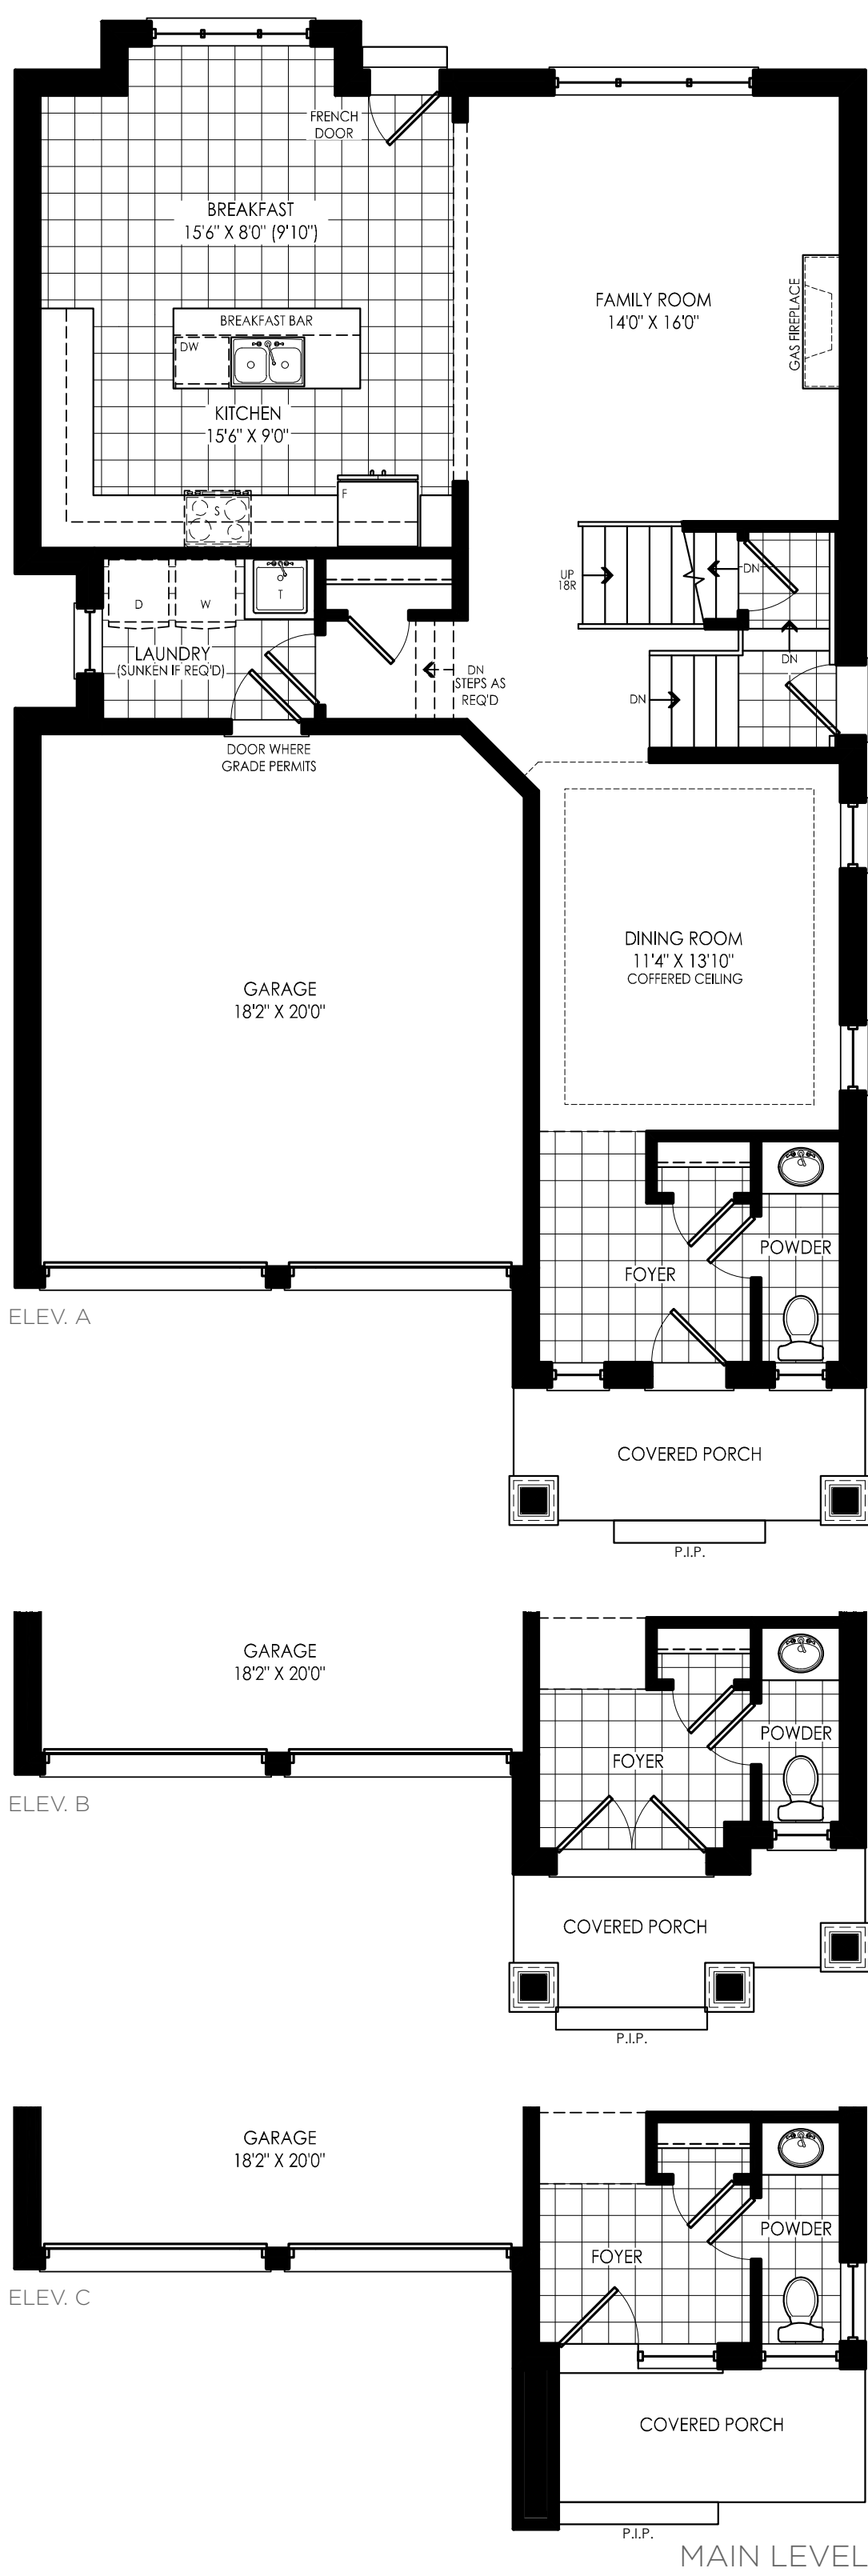

AUSTER • ELEV. B

ELEVATION B 2,595 SQ.FT.