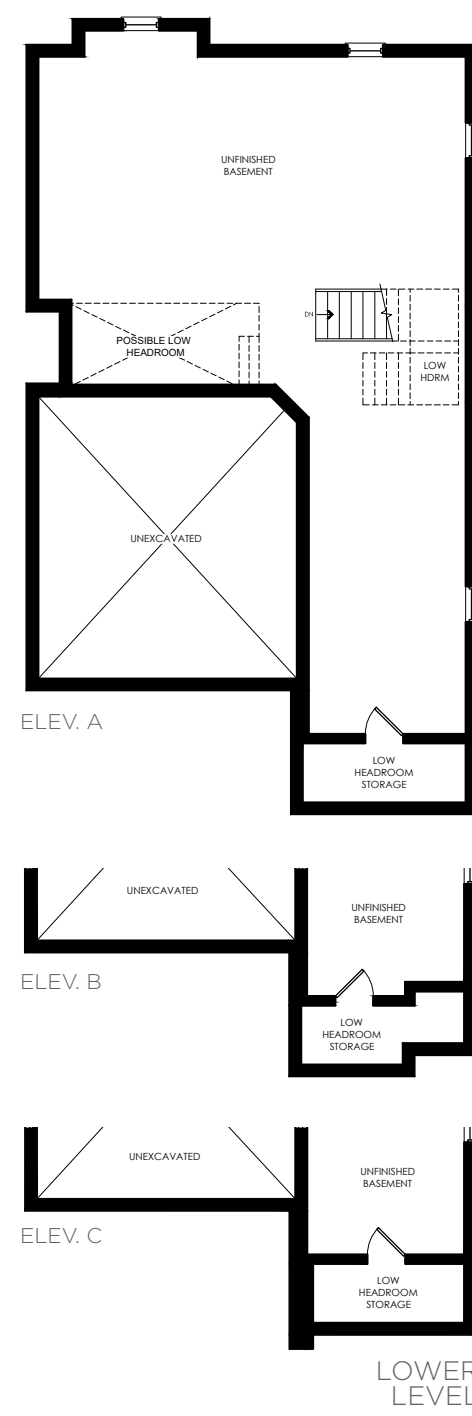

AUSTER • ELEV. B

ELEVATION B 2,595 SQ.FT.