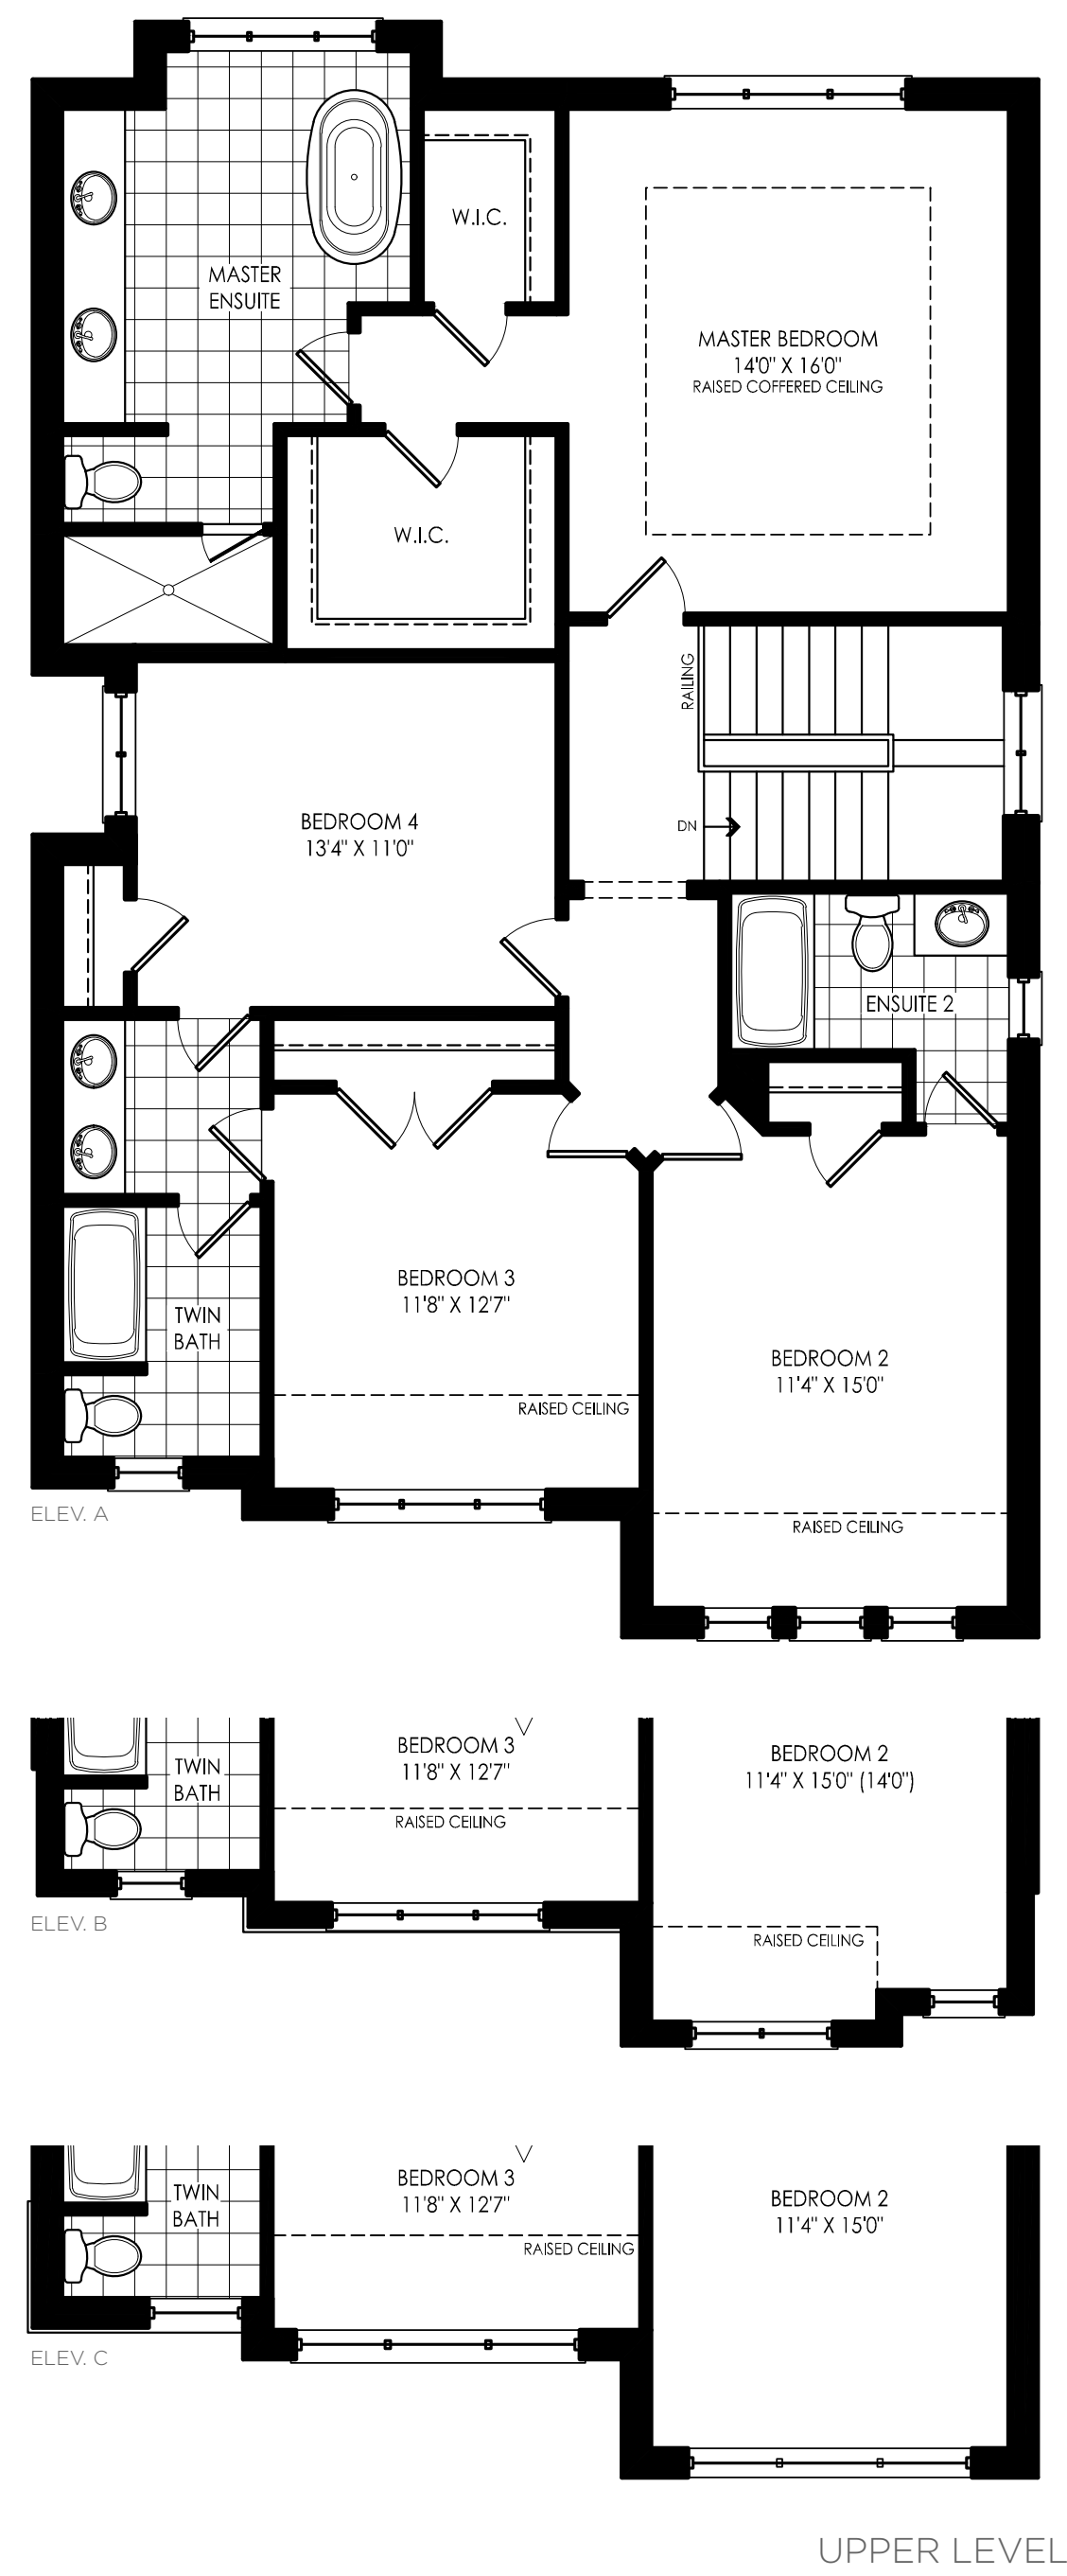

AUSTER • ELEV. B

ELEVATION B 2,595 SQ.FT.